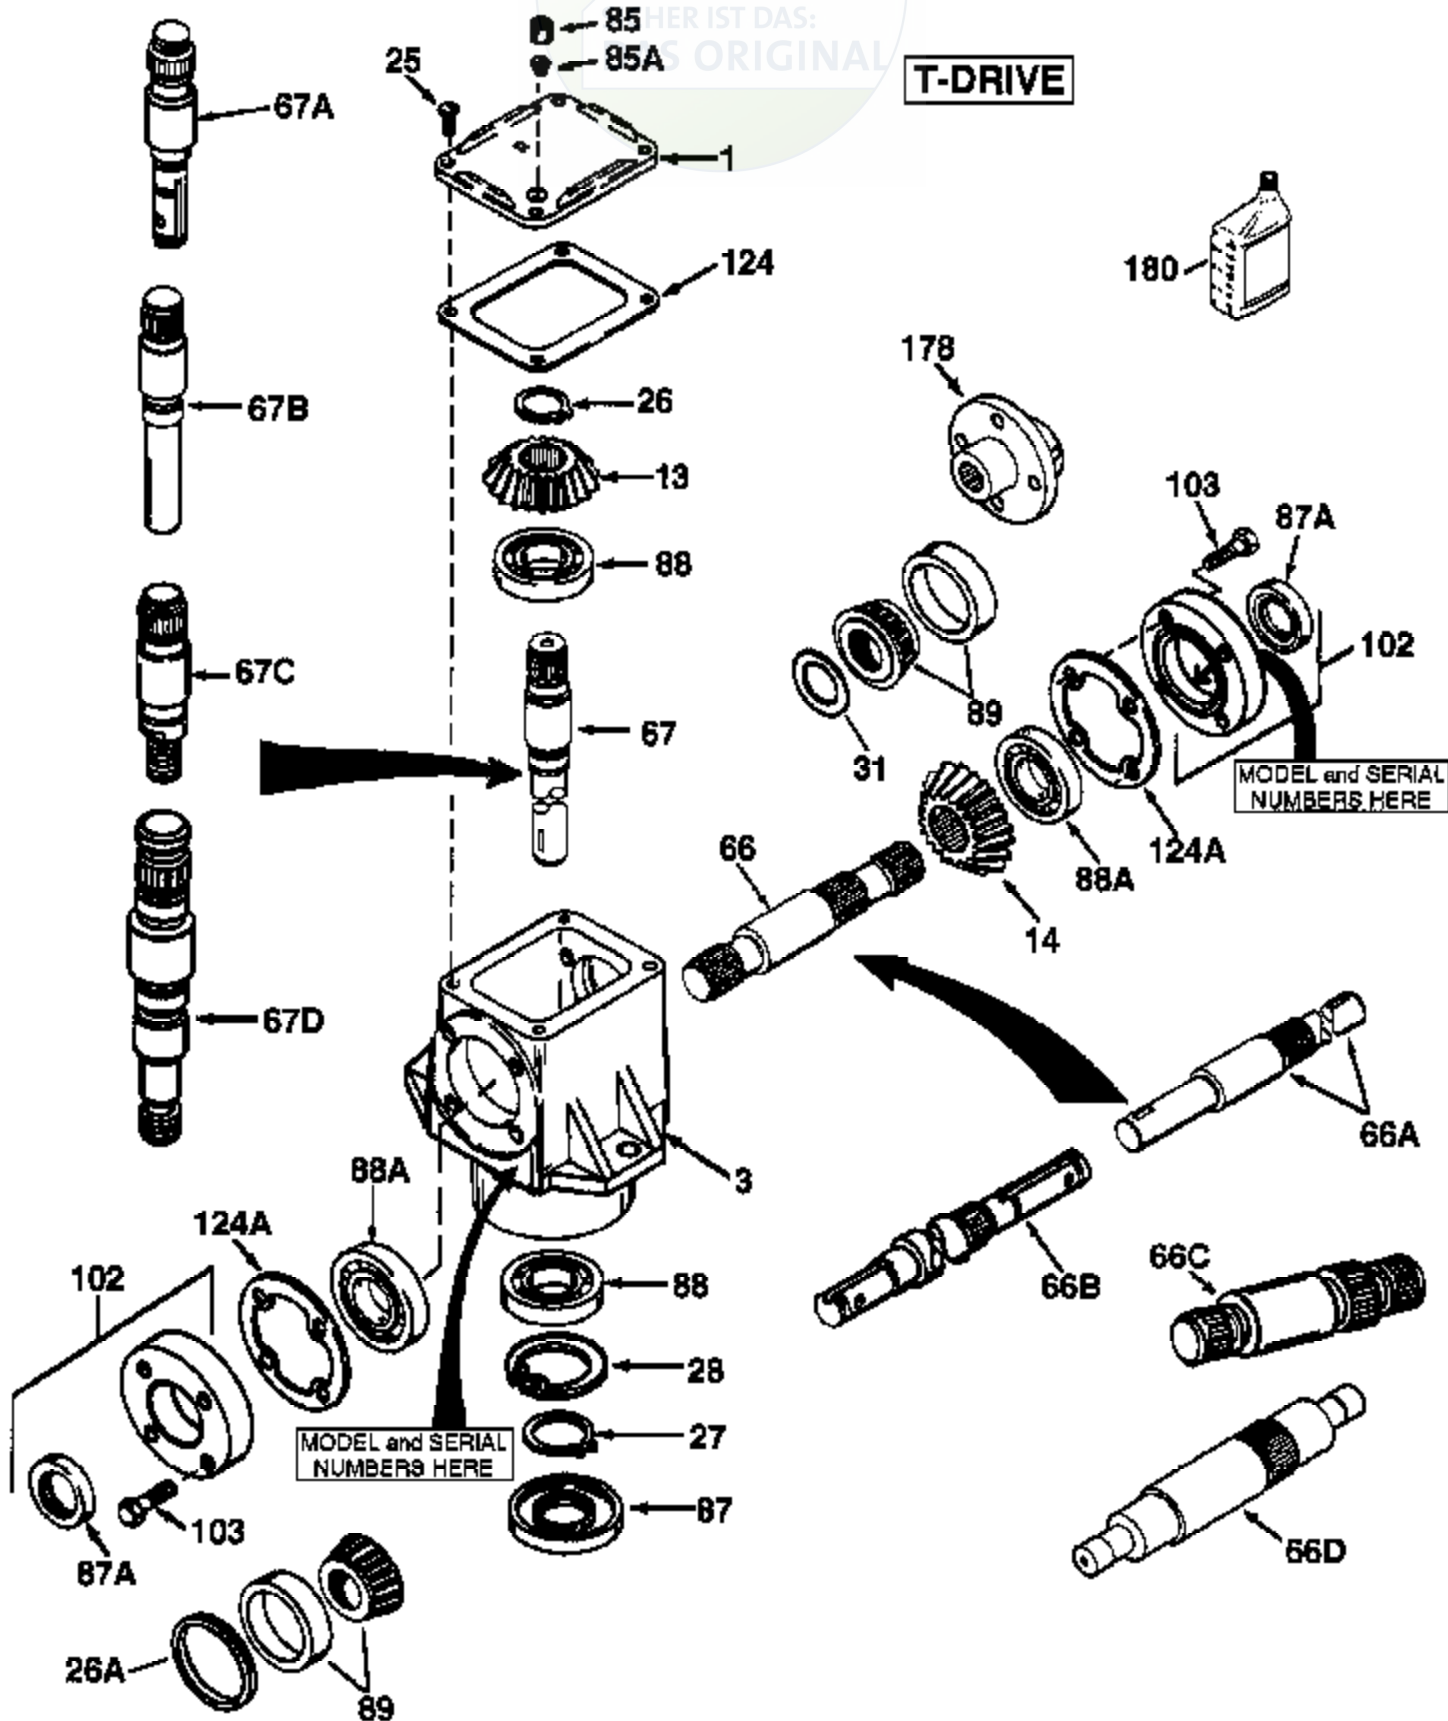

# JOIST

WER IST DAS:  
ORIGINAL

## T-DRIVE

Ref #	Part Number	Qty	Description
1	772067	1	Right Angle Drive Head Cover
3	770117	1	T-Drive Housing
13	778101A	1	Miter Gear (17 teeth-steel)
14	778210A	1	Miter Gear (17 teeth-steel)
25	792025	4	Screw, 10-24 x 1/2"
26	788018	1	Retaining Ring
27	788079	1	Retaining Ring
28	788080	1	Retaining Ring
66	776072A	1	Input Shaft (5-3/4" long)
67D	776427	1	Output Shaft (5.047" long)
85	792039	1	Pipe Plug, 1/8-27
87	788081	1	Oil Seal 31/32"
87A	788031	2	Oil Seal 7/8"
88A	780034	2	Ball Bearing 7/8" ID
88	780174	2	Ball Bearing .9838 ID
102	786029	2	Retainer Cap & Seal (Incl. 87A & 103)
103	792026	8	Bolt, 1/4-20 x 7/8"
124	788028	1	Gasket
124A	788030B	2	Retainer Gasket